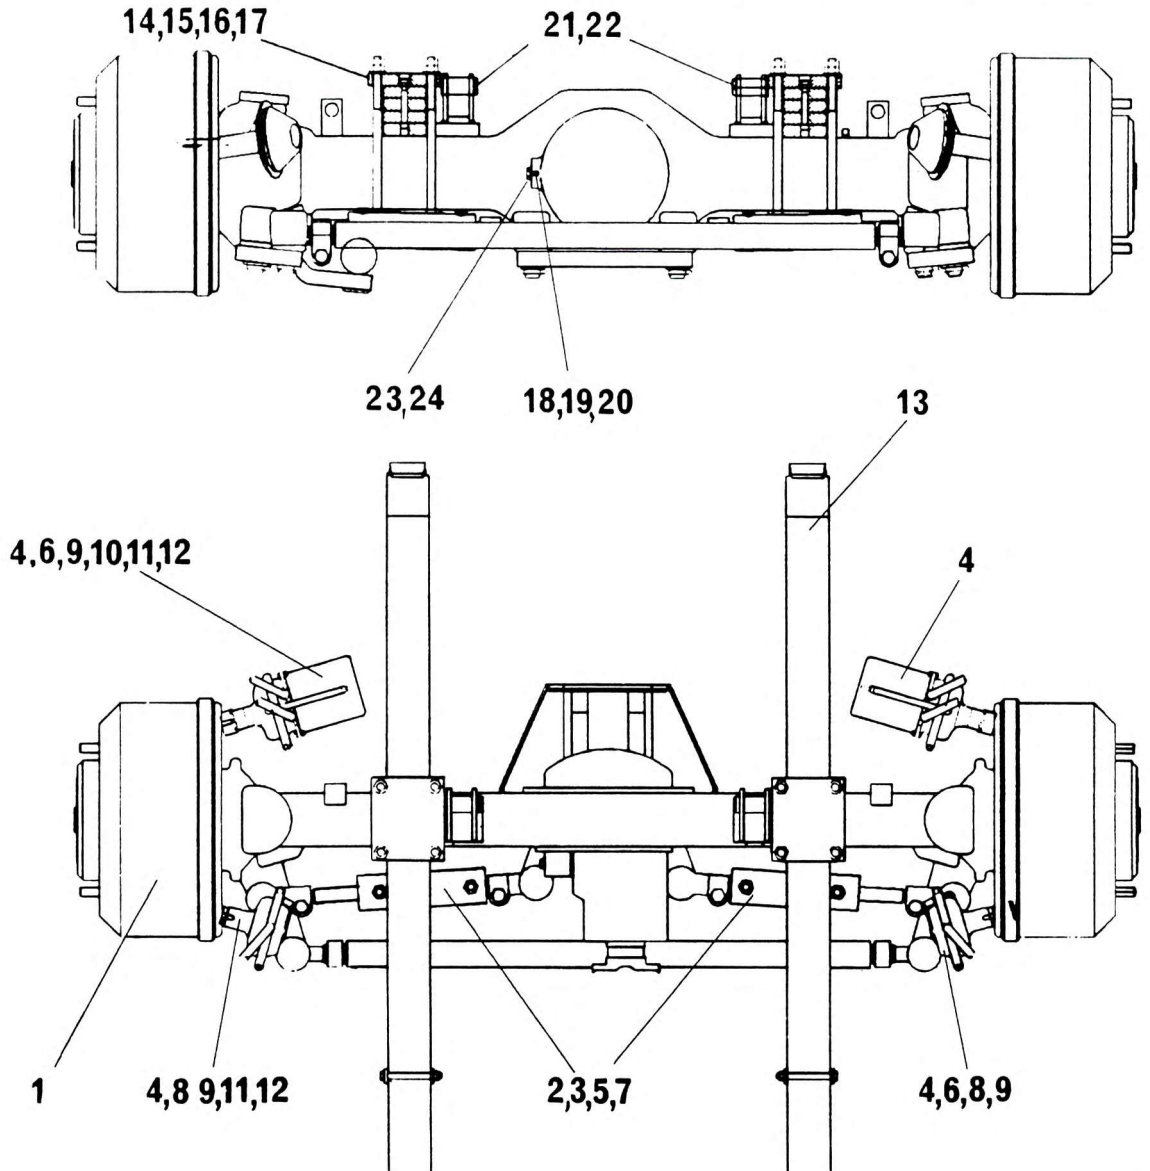

FRONT AXLE ASSY

NO.	PART NO.	QTY.	DESCRIPTION	NO.	PART NO.	QTY.	DESCRIPTION
1 +	7-049-990288	1	Front Axle	17	7069609	16	Nut M20
2 +	7-372-990125	2	Steering Cylinder	18	6-443-990030	1	Metric Male NPTF Female
3	7-364-001406	4	Ball Joint	19	7-949-990151	1	Copper Washer
4	8303804	6	Hose Assy	20	7-443-991055	1	Fixed Elbow Adaptor
5	7355204	4	Seal	21	6-689-990345	2	Pin Axle Susp. Loc
6 +	7-009-990023	2	Brake Chamber	22	7072131	2	Pin Split 4 x 55
7	7-443-991195	4	Adaptor M18x½" ORFS	23	8370912	1	Plug M18 x 1.5
8 +	7-009-000038	2	Brake Chamber	24	13104	1	Washer Sealing
9	4-013-990015	6	Adaptor				
10	7-949-000592	6	Copper Washer				
11	7-888-000033	3	Service Tee				
12	8360283	3	Test Point Adaptor				
13	7-84-990095	2	Spring				
14	6-705-994883	2	Plate Spring Cap				
15	7-099-990172	8	Bolt M20 x 390 Lg				
16	8387319	8	Washer M20				

+ See further breakdown in this group

6-049-990467
Issue No. 00/A